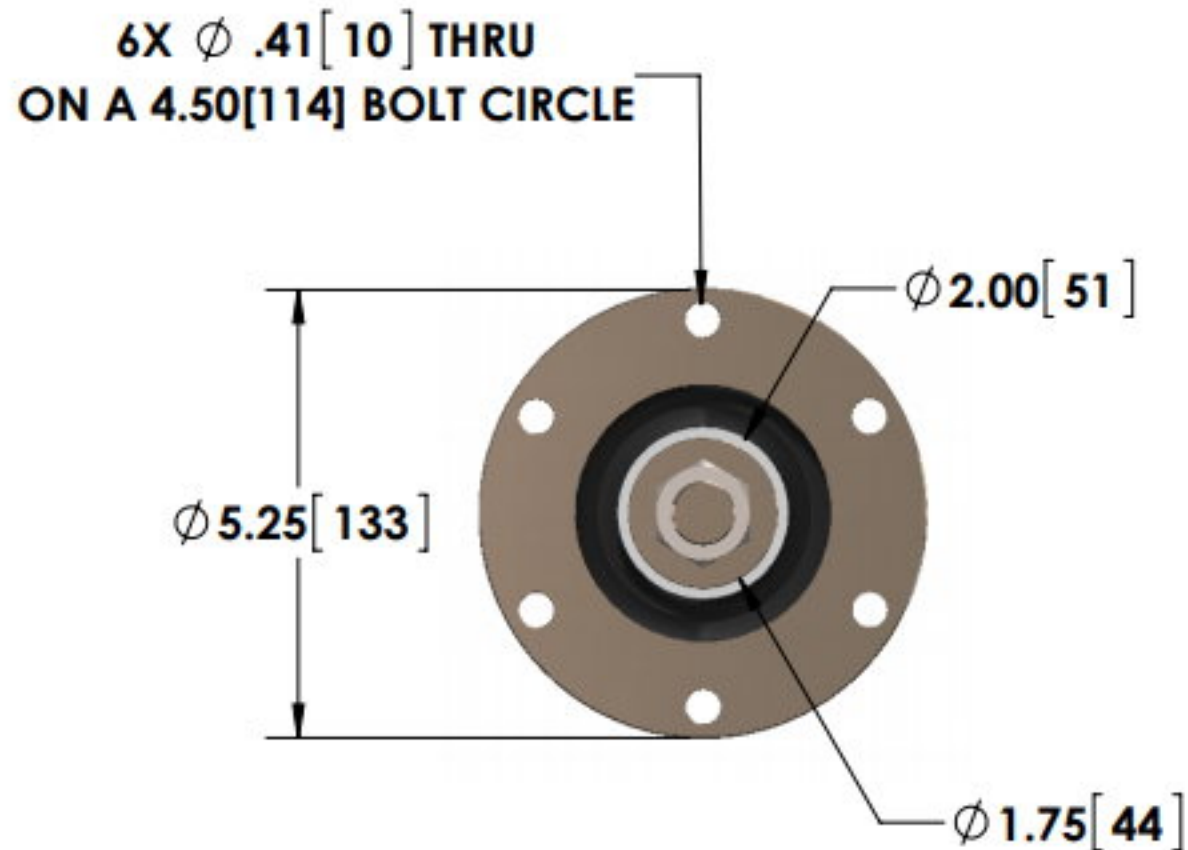

- 3/4-16 Stud Input w/ Nut
- BNC (Amphenol) Output

Specifications subject to change without notice.

T & M RESEARCH PRODUCTS, INC.

TITLE:

**K SERIES - 400 WATT UNIT**

DIMENSIONS:

inch[mm]

DATE: