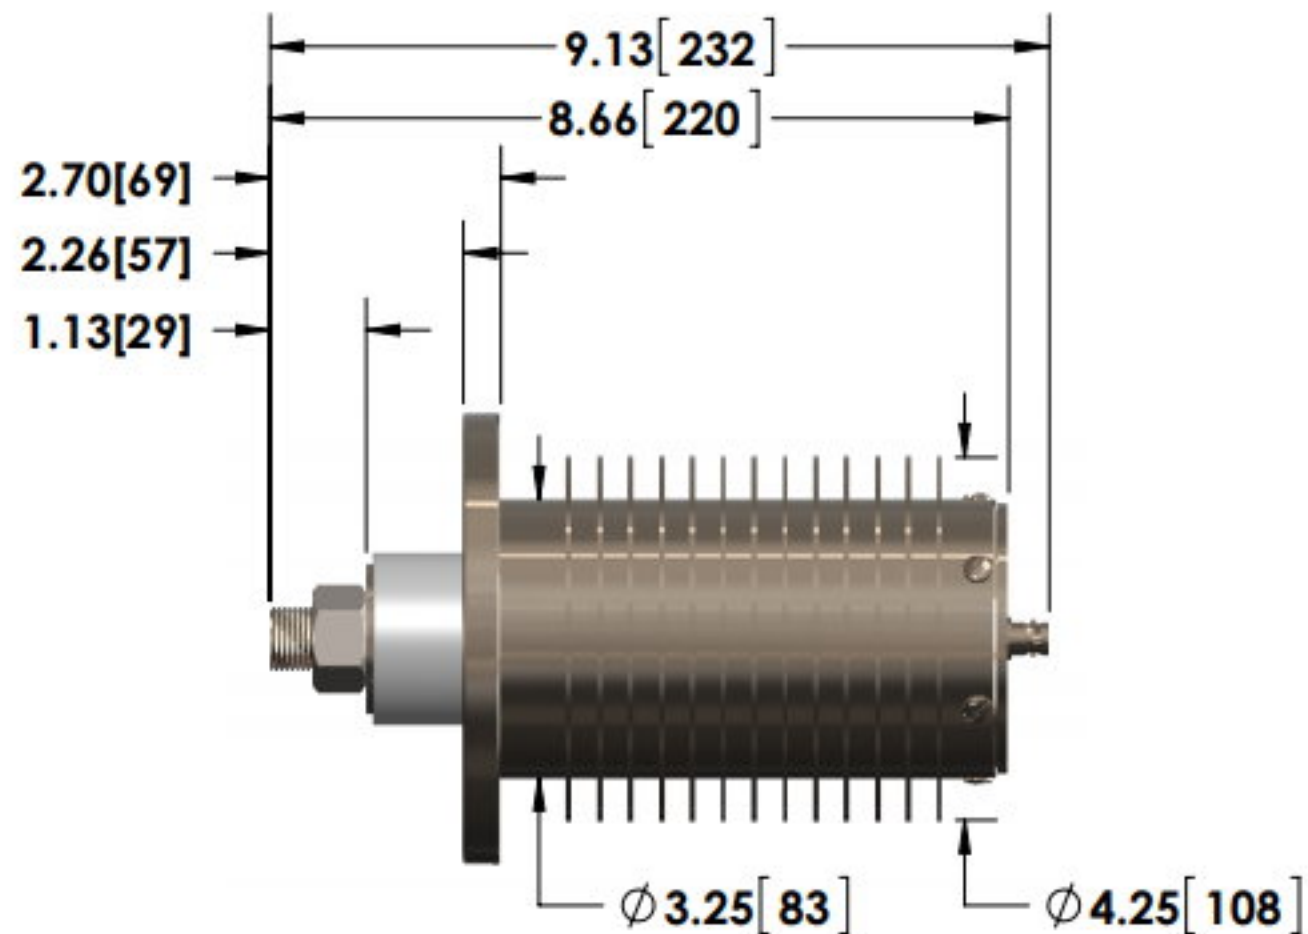

- 3/4-16 Stud Input w/ Nut
- BNC (Amphenol) Output

Specifications subject to change without notice.

T & M RESEARCH PRODUCTS, INC.

TITLE:

**K SERIES - 400 WATT UNIT**

DIMENSIONS:

inch[mm]

DATE: